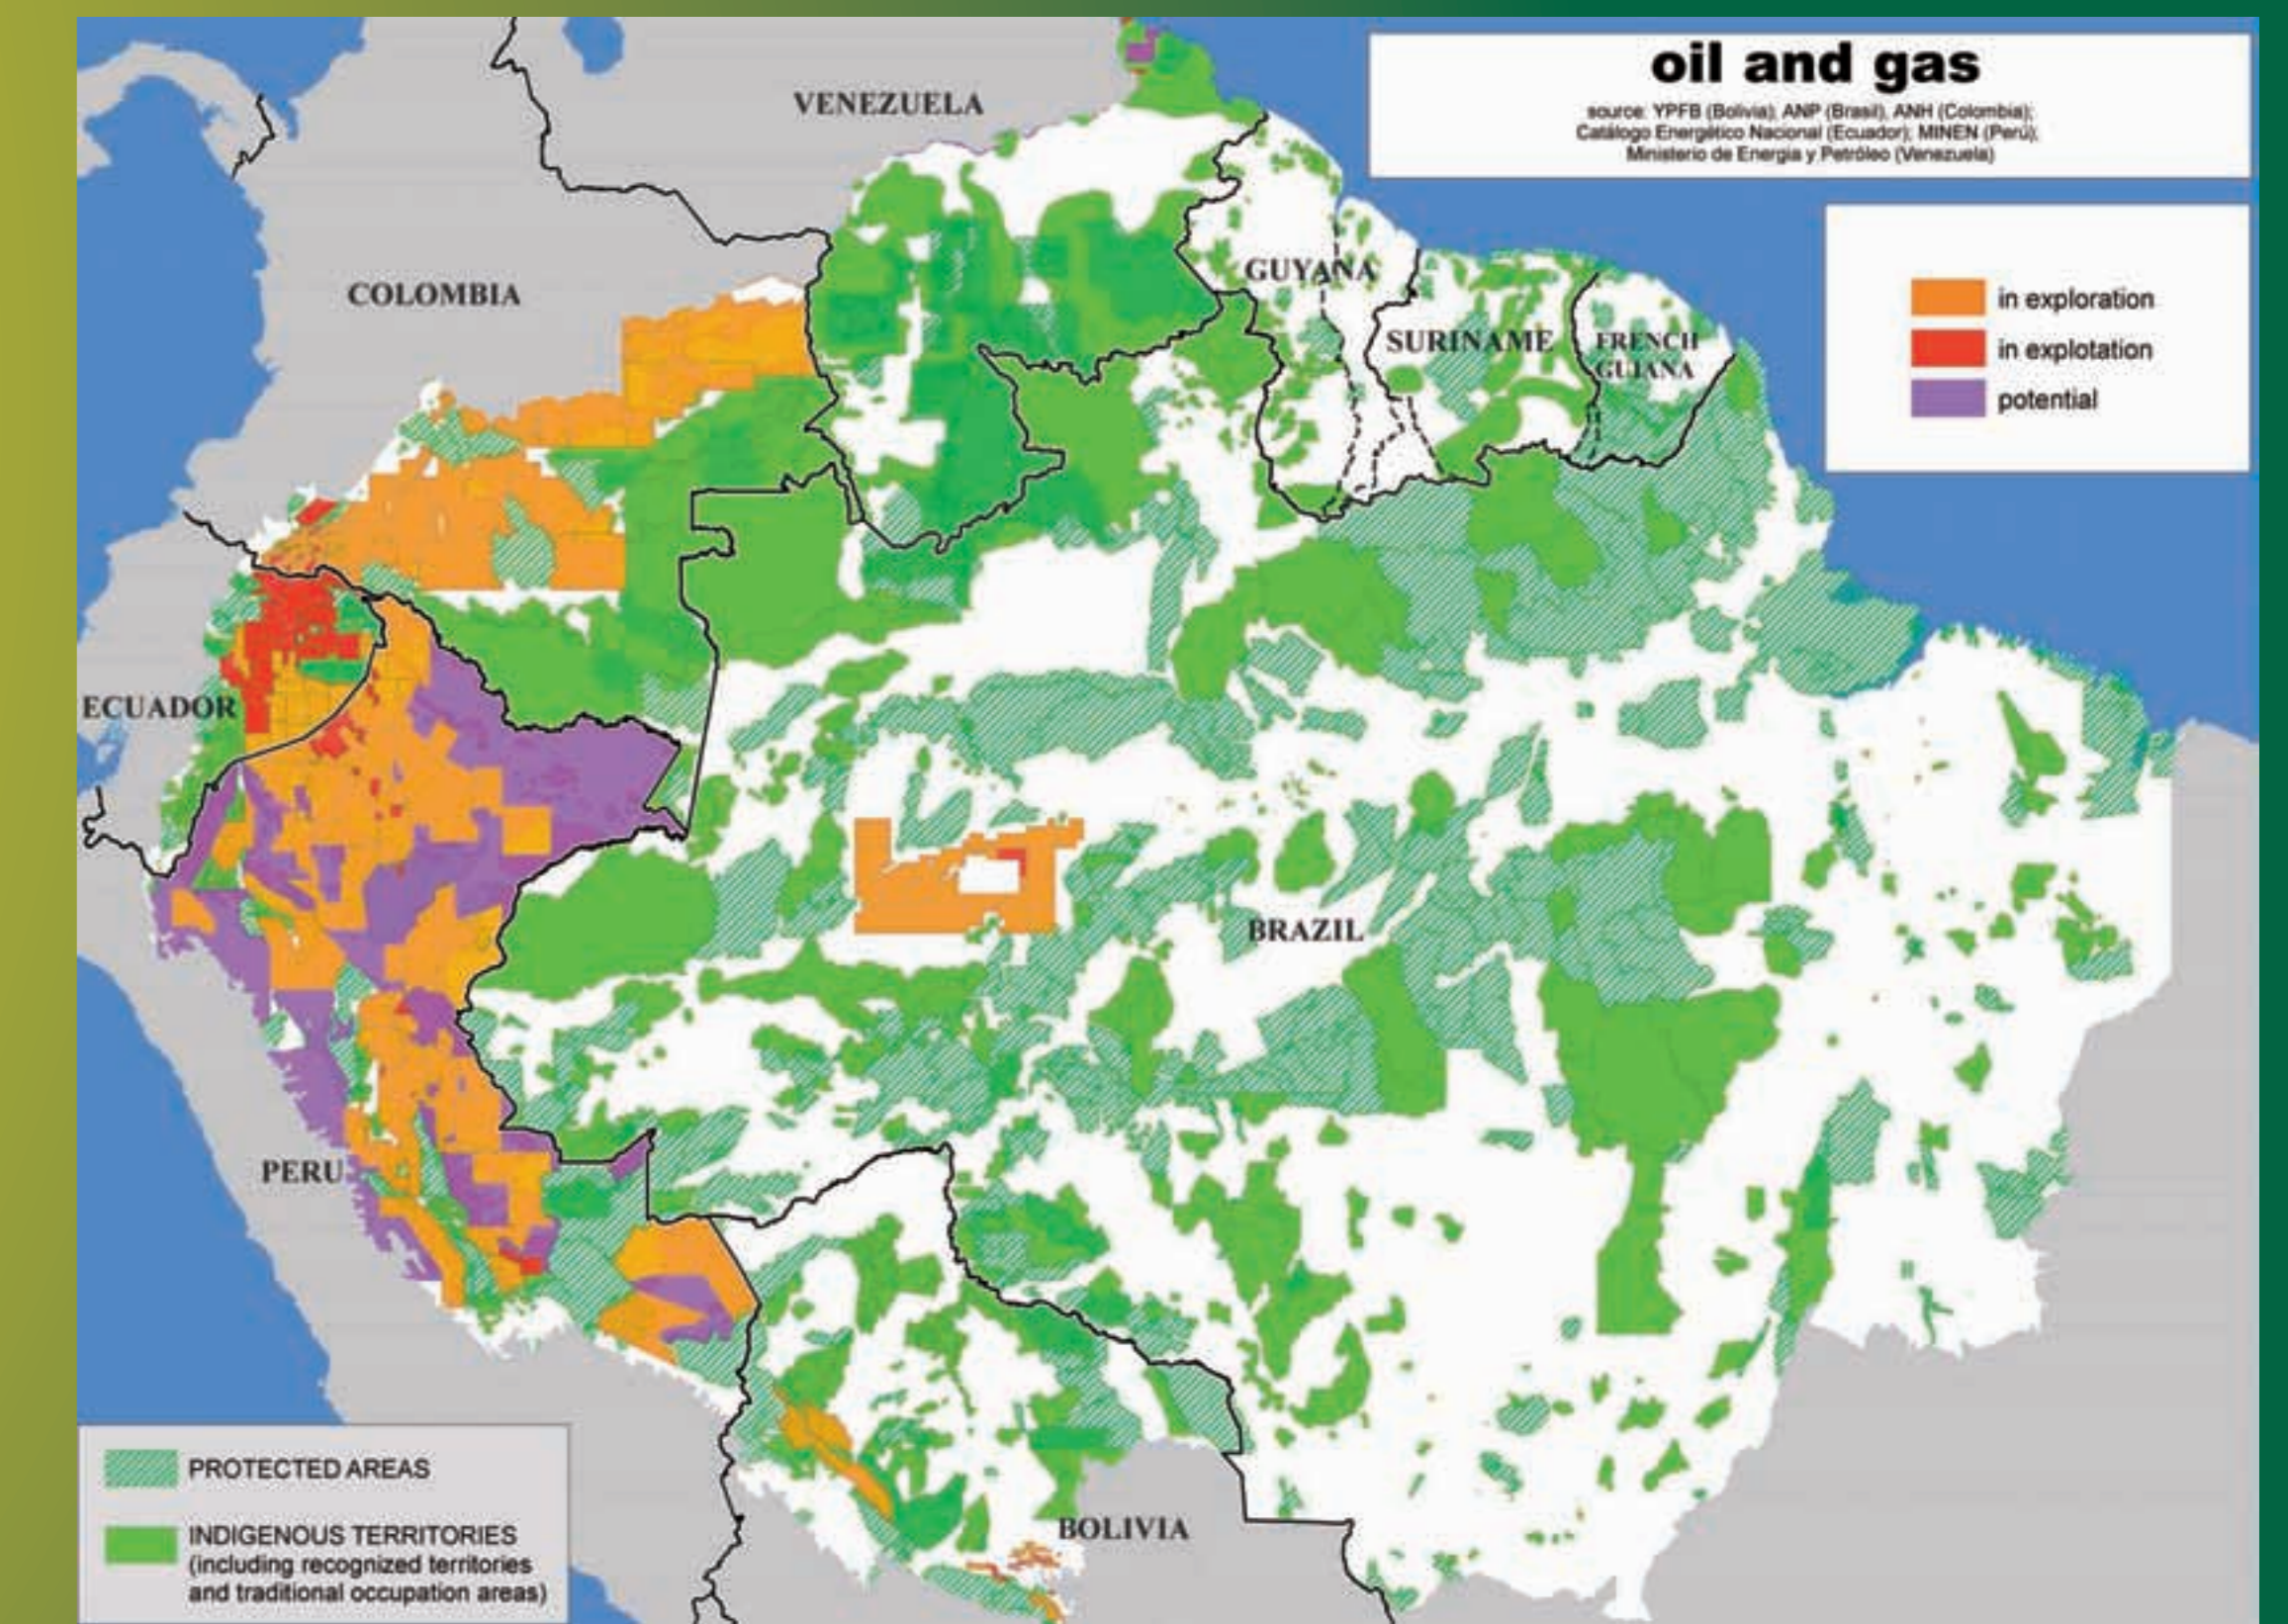

# UNDER PRESSURE

# Amazonia

# BAJO PRESIÓN

DEFORESTATION DEFORESTACIÓN FIRES QUEMAS ROADS VÍAS HIDROPOWER HIDRELÉTRICAS MINING MINERÍA OIL&GAS HIDROCARBUROS

Amazonia extends over **7.8 million km<sup>2</sup>** and contains tremendous socioenvironmental diversity shared by:

**9 countries**

Approximately **33 million people**

More than **370 native peoples**  
*(estimated total population of 1.6 million people)*

- ✓ **PROTECTED AREAS** cover an area of 1,837,973 km<sup>2</sup> → **23.6%** of Amazonia
- ✓ **INDIGENOUS TERRITORIES** constitute an area of 2,073,097 km<sup>2</sup> → **26.6%** of Amazonia
- ✓ Overall protected areas and indigenous territories currently constitute 3,577,513 km<sup>2</sup> → **45.9%** of Amazonia  
*(after excluding the overlaps involving different categories)*
- ✓ Recent evidence of an estimated **129** small indigenous communities considered "ISOLATED" by governments and researchers