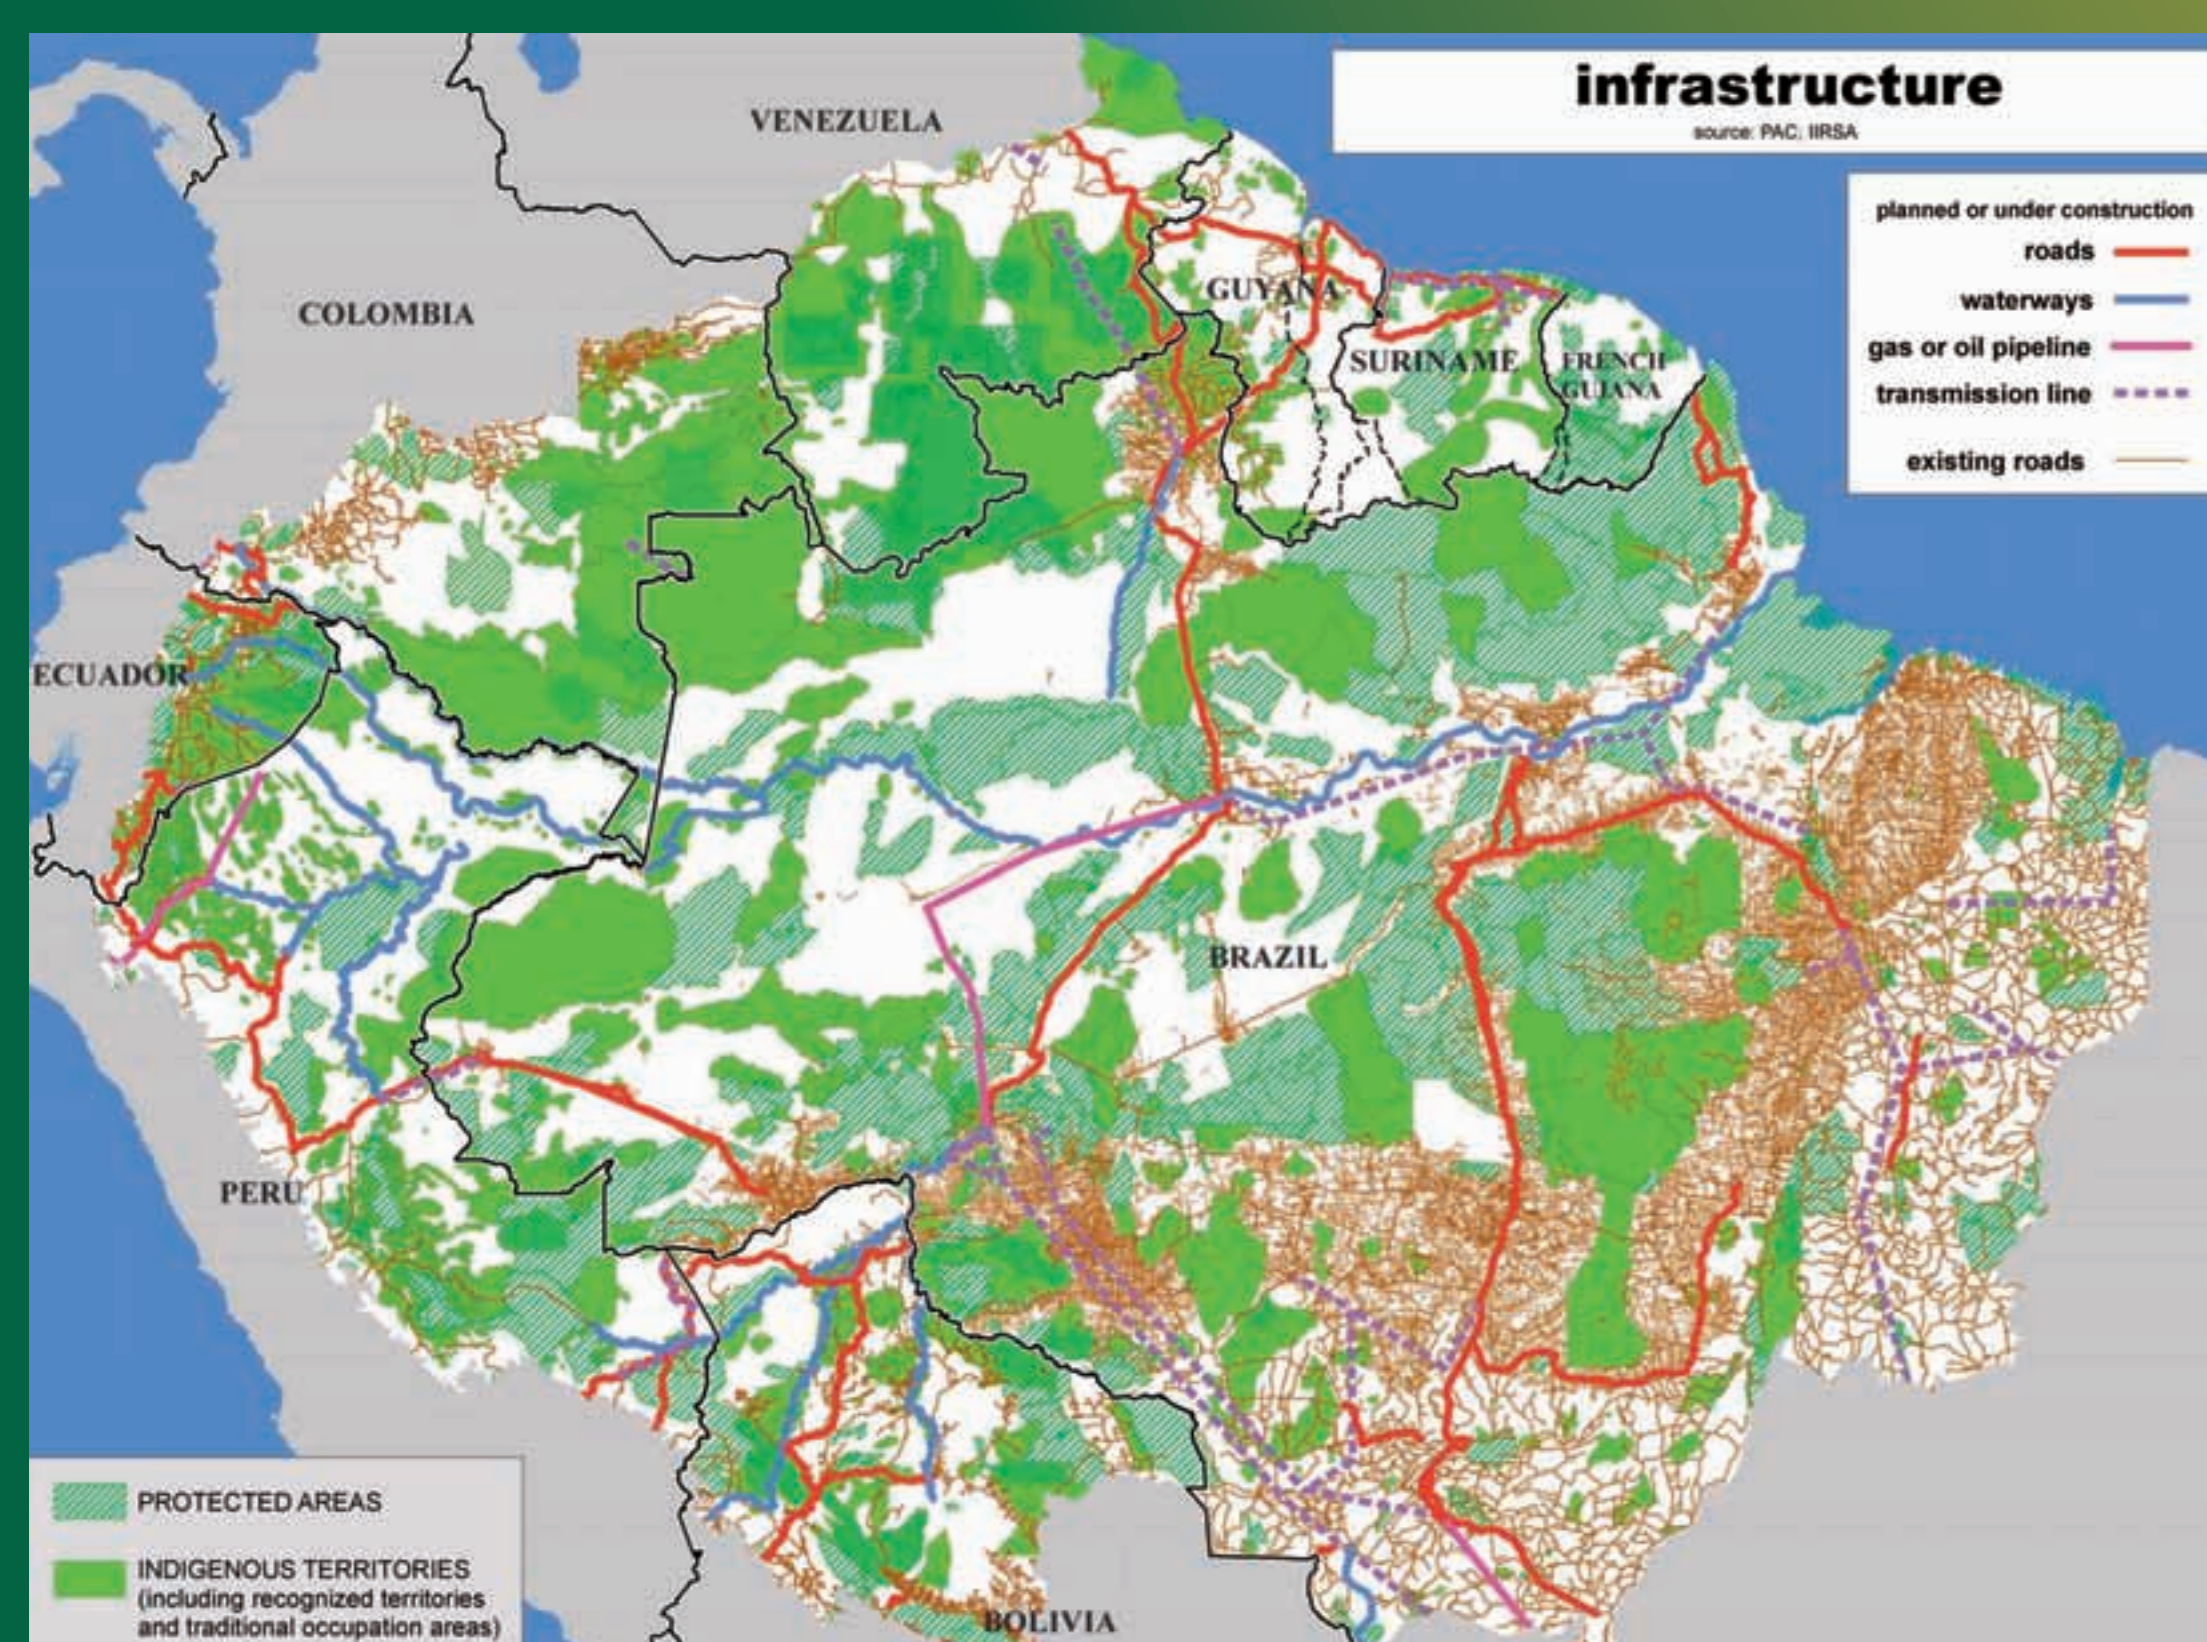

# UNDER PRESSURE

# Amazonia

# BAJO PRESIÓN

DEFORESTATION DEFORESTACIÓN FIRES QUEMAS ROADS VÍAS HIDROPOWER HIDRELÉTRICAS MINING MINERÍA OIL&GAS HIDROCARBUROS

Amazonia extends over **7.8 million km<sup>2</sup>** and contains tremendous socioenvironmental diversity shared by:

**9 countries**

Approximately **33 million people**

More than **370 native peoples**  
*(estimated total population of 1.6 million people)*

- ✓ **PROTECTED AREAS** cover an area of 1,837,973 km<sup>2</sup> → **23.6%** of Amazonia
- ✓ **INDIGENOUS TERRITORIES** constitute an area of 2,073,097 km<sup>2</sup> → **26.6%** of Amazonia
- ✓ Overall protected areas and indigenous territories currently constitute 3,577,513 km<sup>2</sup> → **45.9%** of Amazonia  
*(after excluding the overlaps involving different categories)*
- ✓ Recent evidence of an estimated **129** small indigenous communities considered "ISOLATED" by governments and researchers