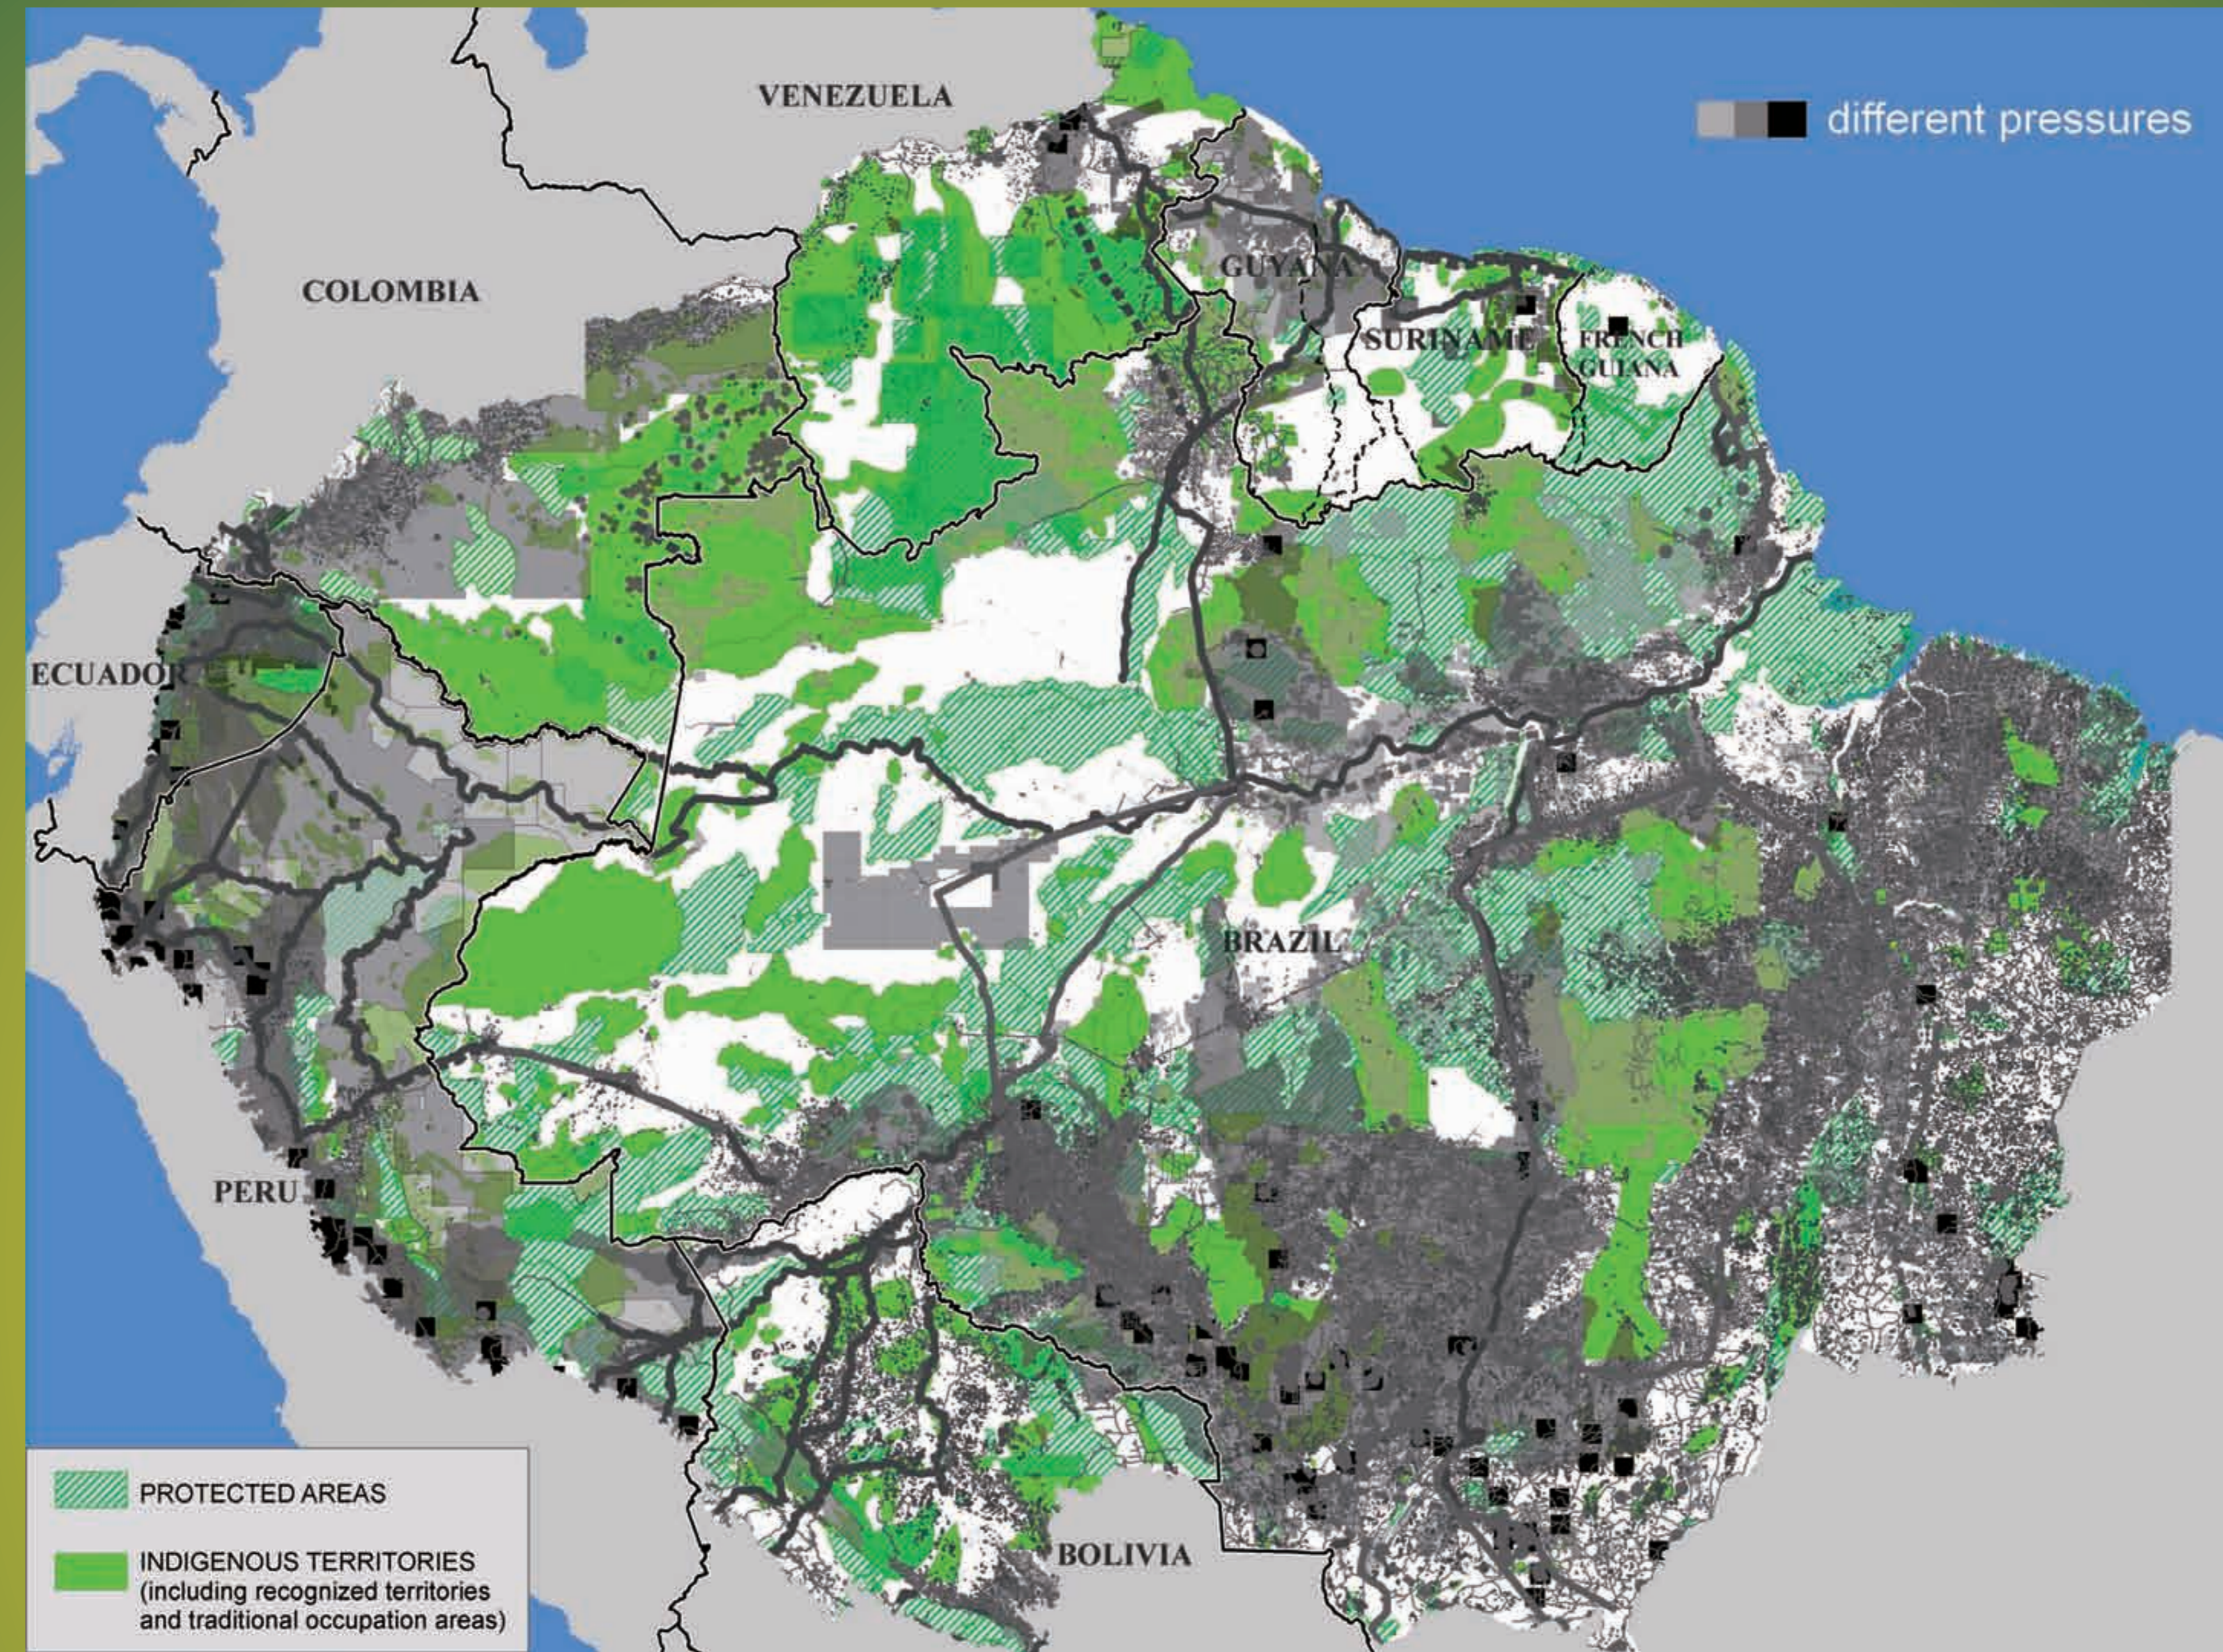

# UNDER PRESSURE

# Amazonia

# BAJO PRESIÓN

DEFORESTATION DEFORESTACIÓN FIRES QUEMAS ROADS VÍAS HIDROPOWER HIDRELÉTRICAS MINING MINERÍA OIL&GAS HIDROCARBUROS

Amazonia extends over **7.8 million km<sup>2</sup>** and contains tremendous socioenvironmental diversity shared by:

**9 countries**

Approximately **33 million people**

More than **370 native peoples**  
*(estimated total population of 1.6 million people)*

- ✓ **PROTECTED AREAS** cover an area of 1,837,973 km<sup>2</sup> → **23.6%** of Amazonia
- ✓ **INDIGENOUS TERRITORIES** constitute an area of 2,073,097 km<sup>2</sup> → **26.6%** of Amazonia
- ✓ Overall protected areas and indigenous territories currently constitute 3,577,513 km<sup>2</sup> → **45.9%** of Amazonia  
*(after excluding the overlaps involving different categories)*
- ✓ Recent evidence of an estimated **129** small indigenous communities considered "ISOLATED" by governments and researchers