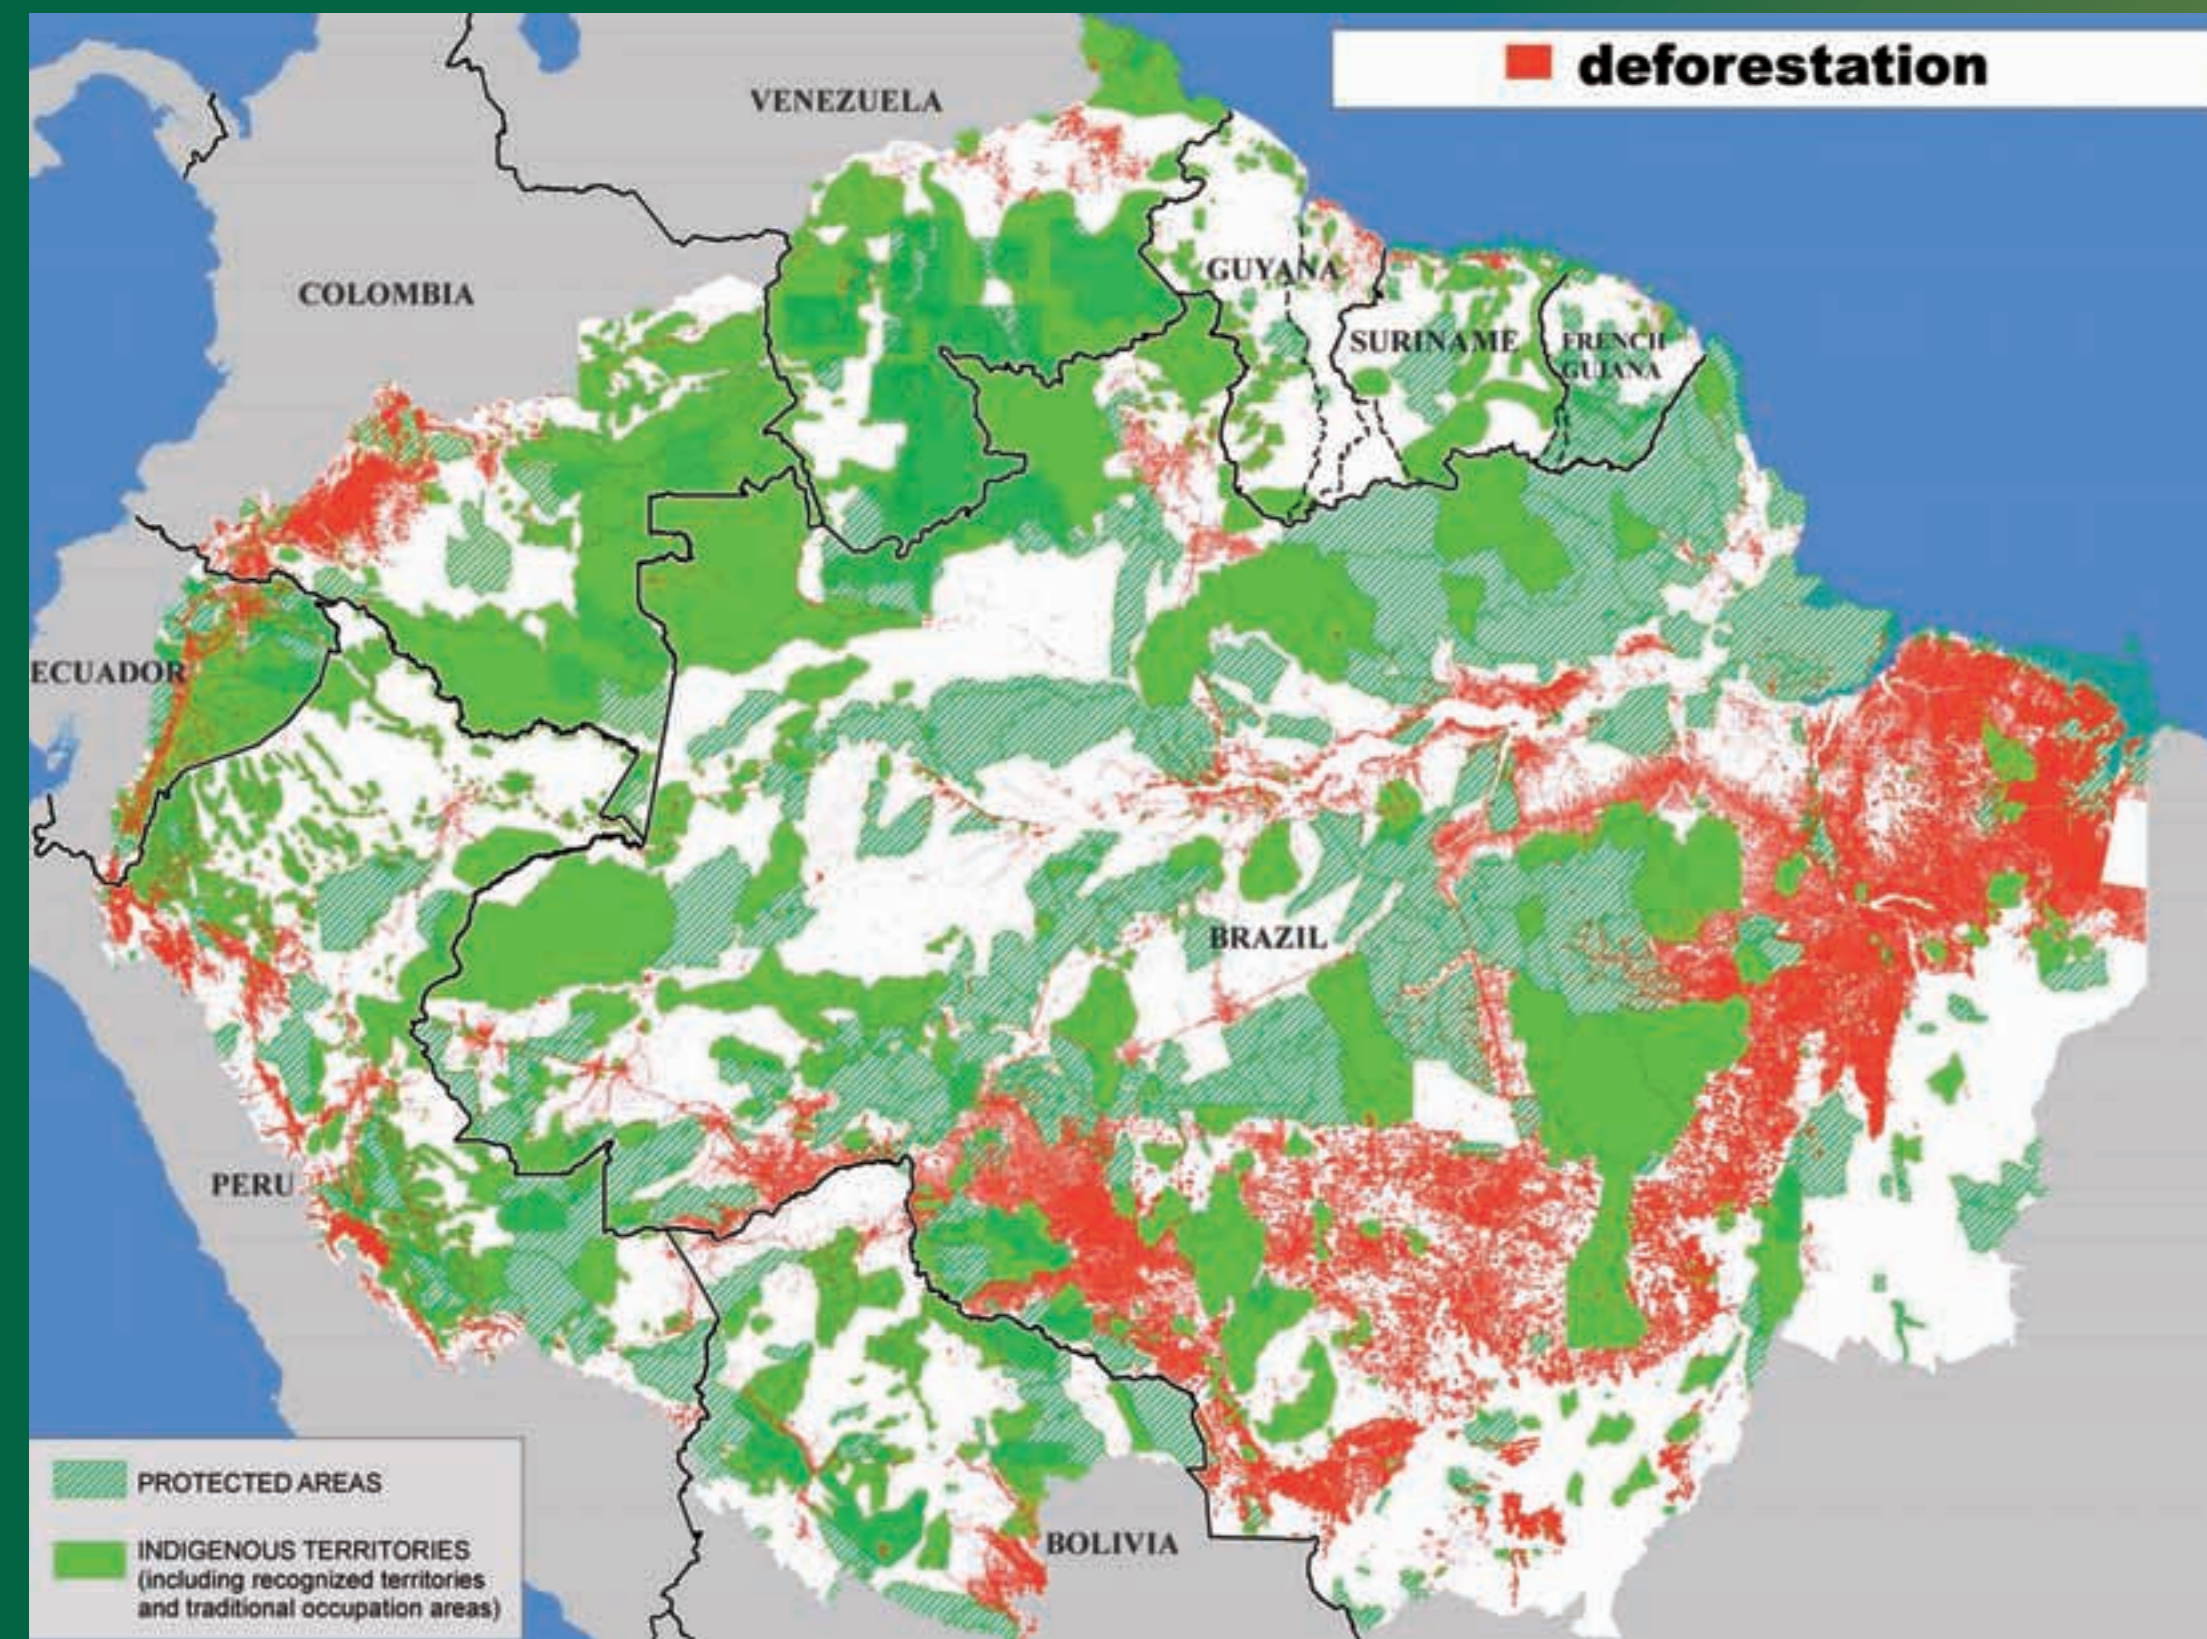

# UNDER PRESSURE

# Amazonia

# BAJO PRESIÓN

DEFORESTATION DEFORESTACIÓN FIRES QUEMAS ROADS VÍAS HIDROPOWER HIDRELÉTRICAS MINING MINERÍA OIL&GAS HIDROCARBUROS

Amazonia extends over **7.8 million km<sup>2</sup>** and contains tremendous socioenvironmental diversity shared by:

**9 countries**

Approximately **33 million people**

More than **370 native peoples**  
*(estimated total population of 1.6 million people)*

- ✓ **PROTECTED AREAS** cover an area of 1,837,973 km<sup>2</sup> → **23.6%** of Amazonia
- ✓ **INDIGENOUS TERRITORIES** constitute an area of 2,073,097 km<sup>2</sup> → **26.6%** of Amazonia
- ✓ Overall protected areas and indigenous territories currently constitute 3,577,513 km<sup>2</sup> → **45.9%** of Amazonia  
*(after excluding the overlaps involving different categories)*
- ✓ Recent evidence of an estimated **129** small indigenous communities considered "ISOLATED" by governments and researchers