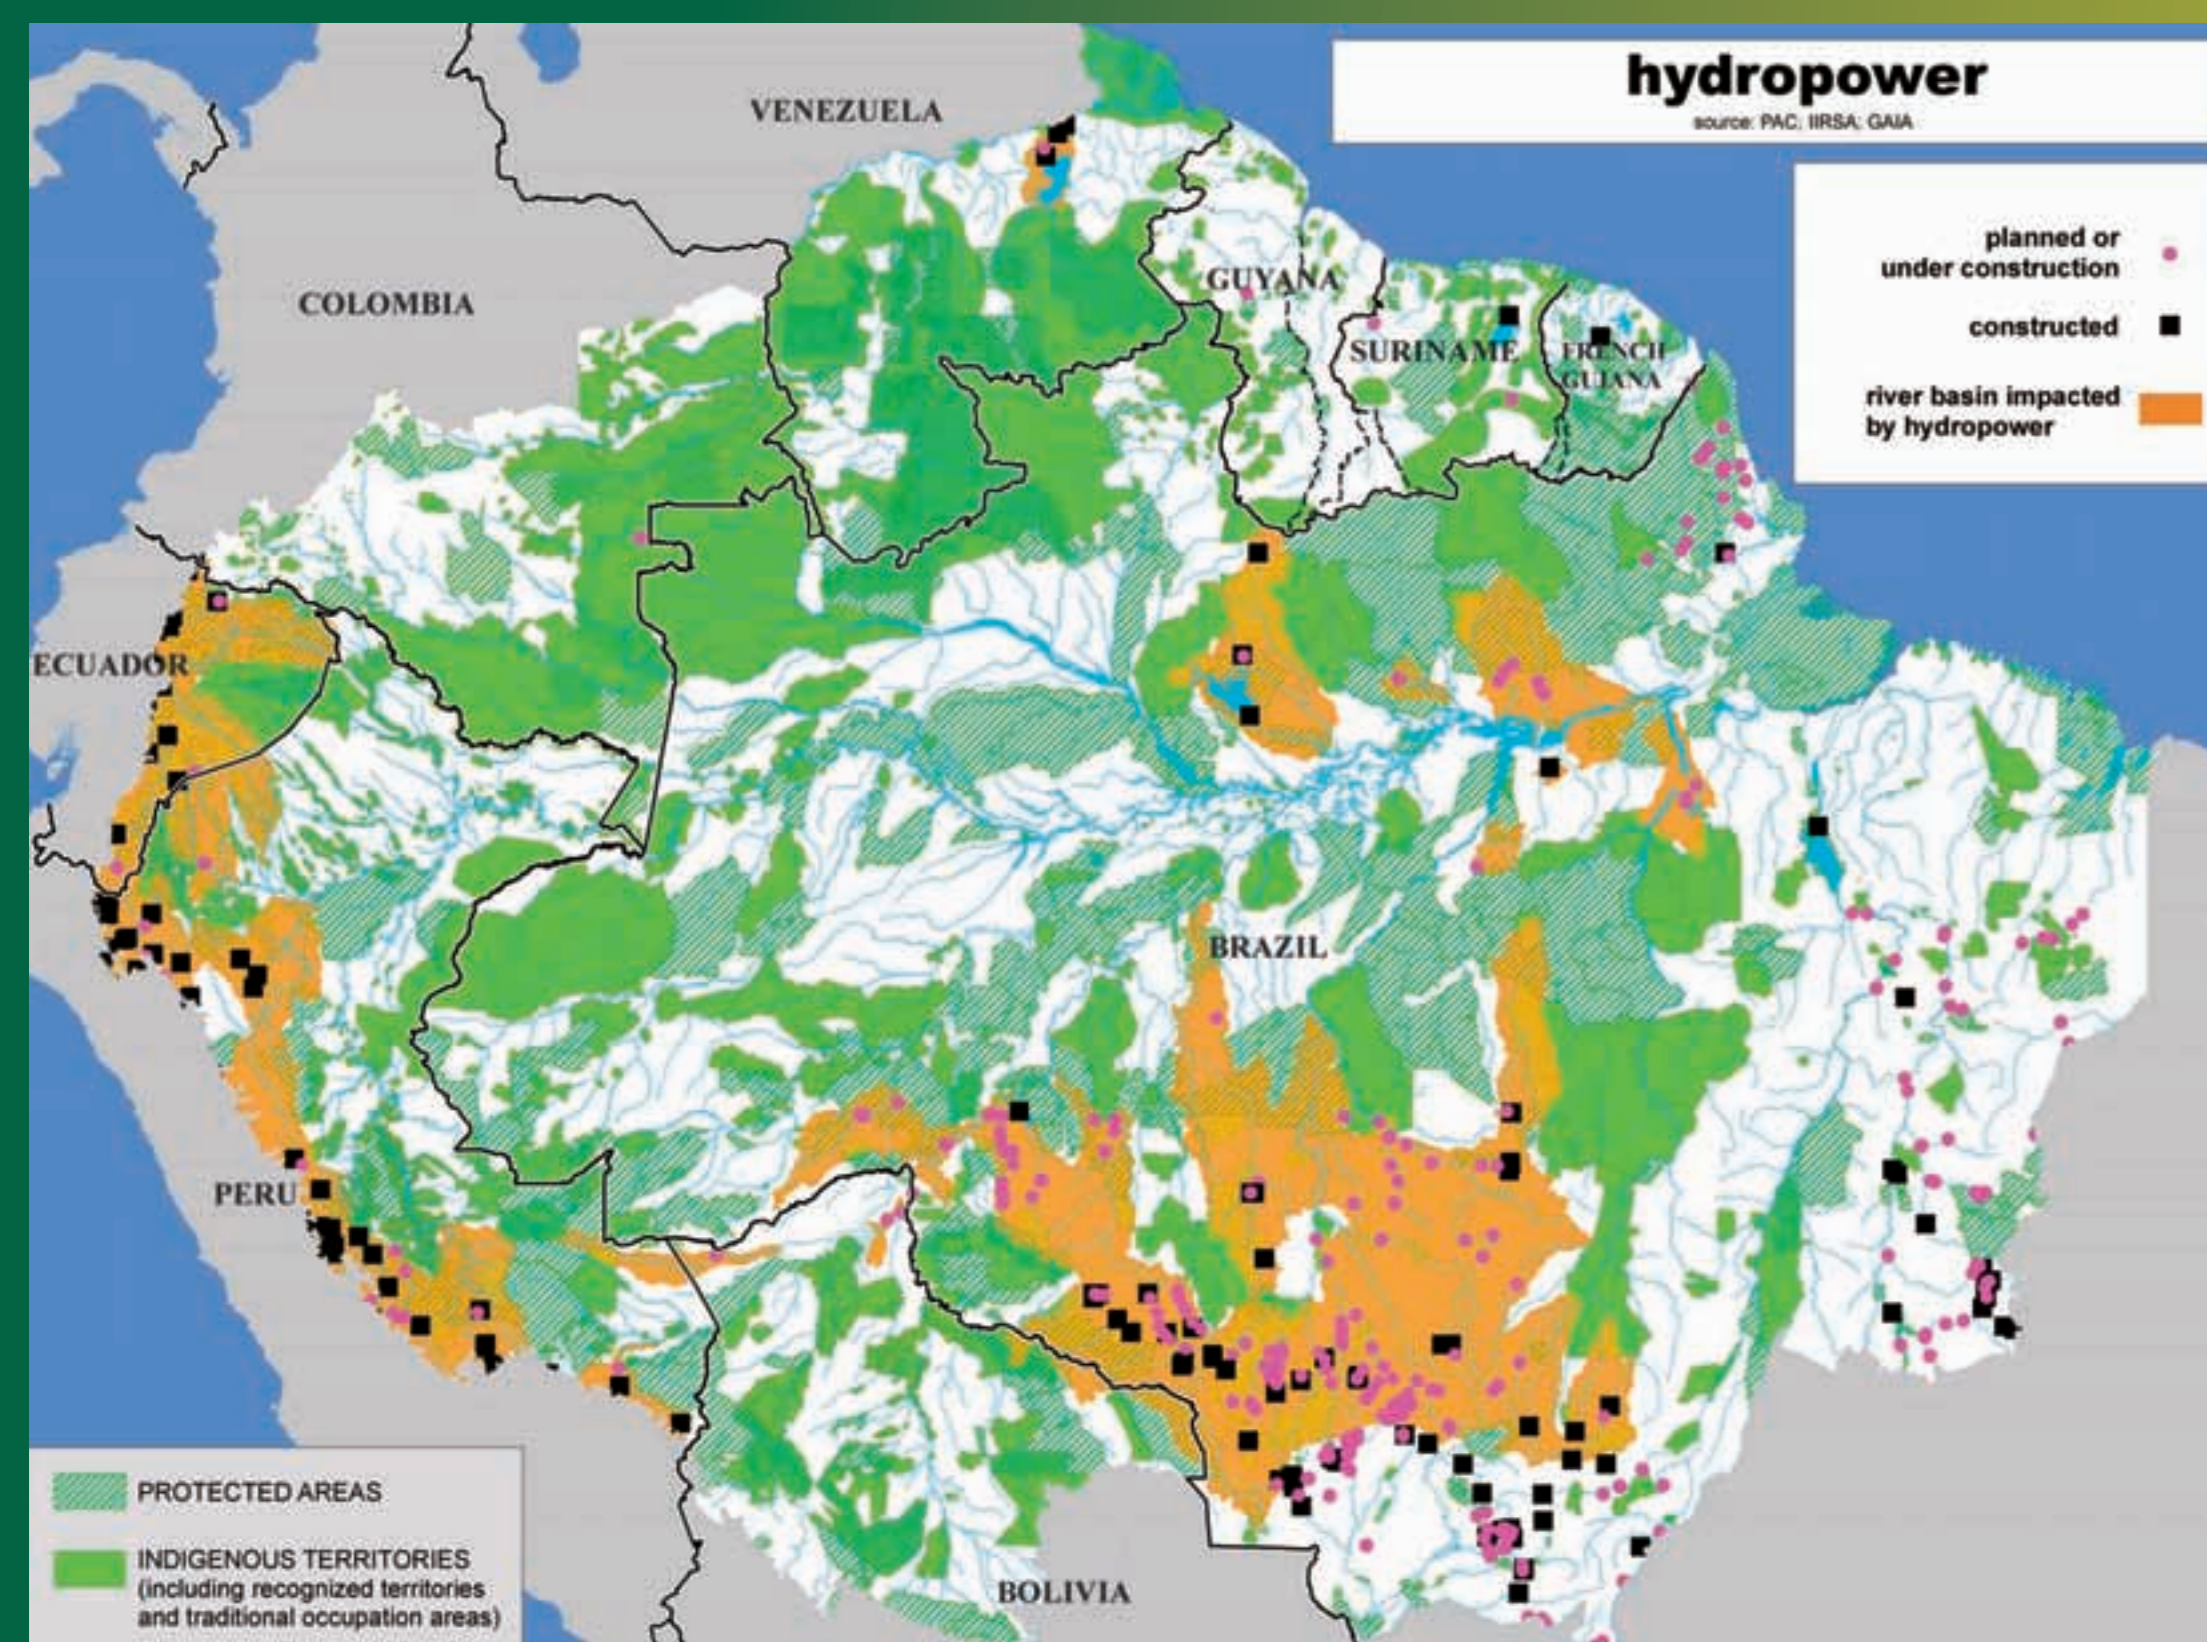

# UNDER PRESSURE

# Amazonia

# BAJO PRESIÓN

DEFORESTATION DEFORESTACIÓN FIRES QUEMAS ROADS VÍAS HIDROPOWER HIDRELÉTRICAS MINING MINERÍA OIL&GAS HIDROCARBUROS

Amazonia extends over **7.8 million km<sup>2</sup>** and contains tremendous socioenvironmental diversity shared by:

**9 countries**

Approximately **33 million people**

More than **370 native peoples**  
*(estimated total population of 1.6 million people)*

- ✓ **PROTECTED AREAS** cover an area of 1,837,973 km<sup>2</sup> → **23.6%** of Amazonia
- ✓ **INDIGENOUS TERRITORIES** constitute an area of 2,073,097 km<sup>2</sup> → **26.6%** of Amazonia
- ✓ Overall protected areas and indigenous territories currently constitute 3,577,513 km<sup>2</sup> → **45.9%** of Amazonia  
*(after excluding the overlaps involving different categories)*
- ✓ Recent evidence of an estimated **129** small indigenous communities considered "ISOLATED" by governments and researchers