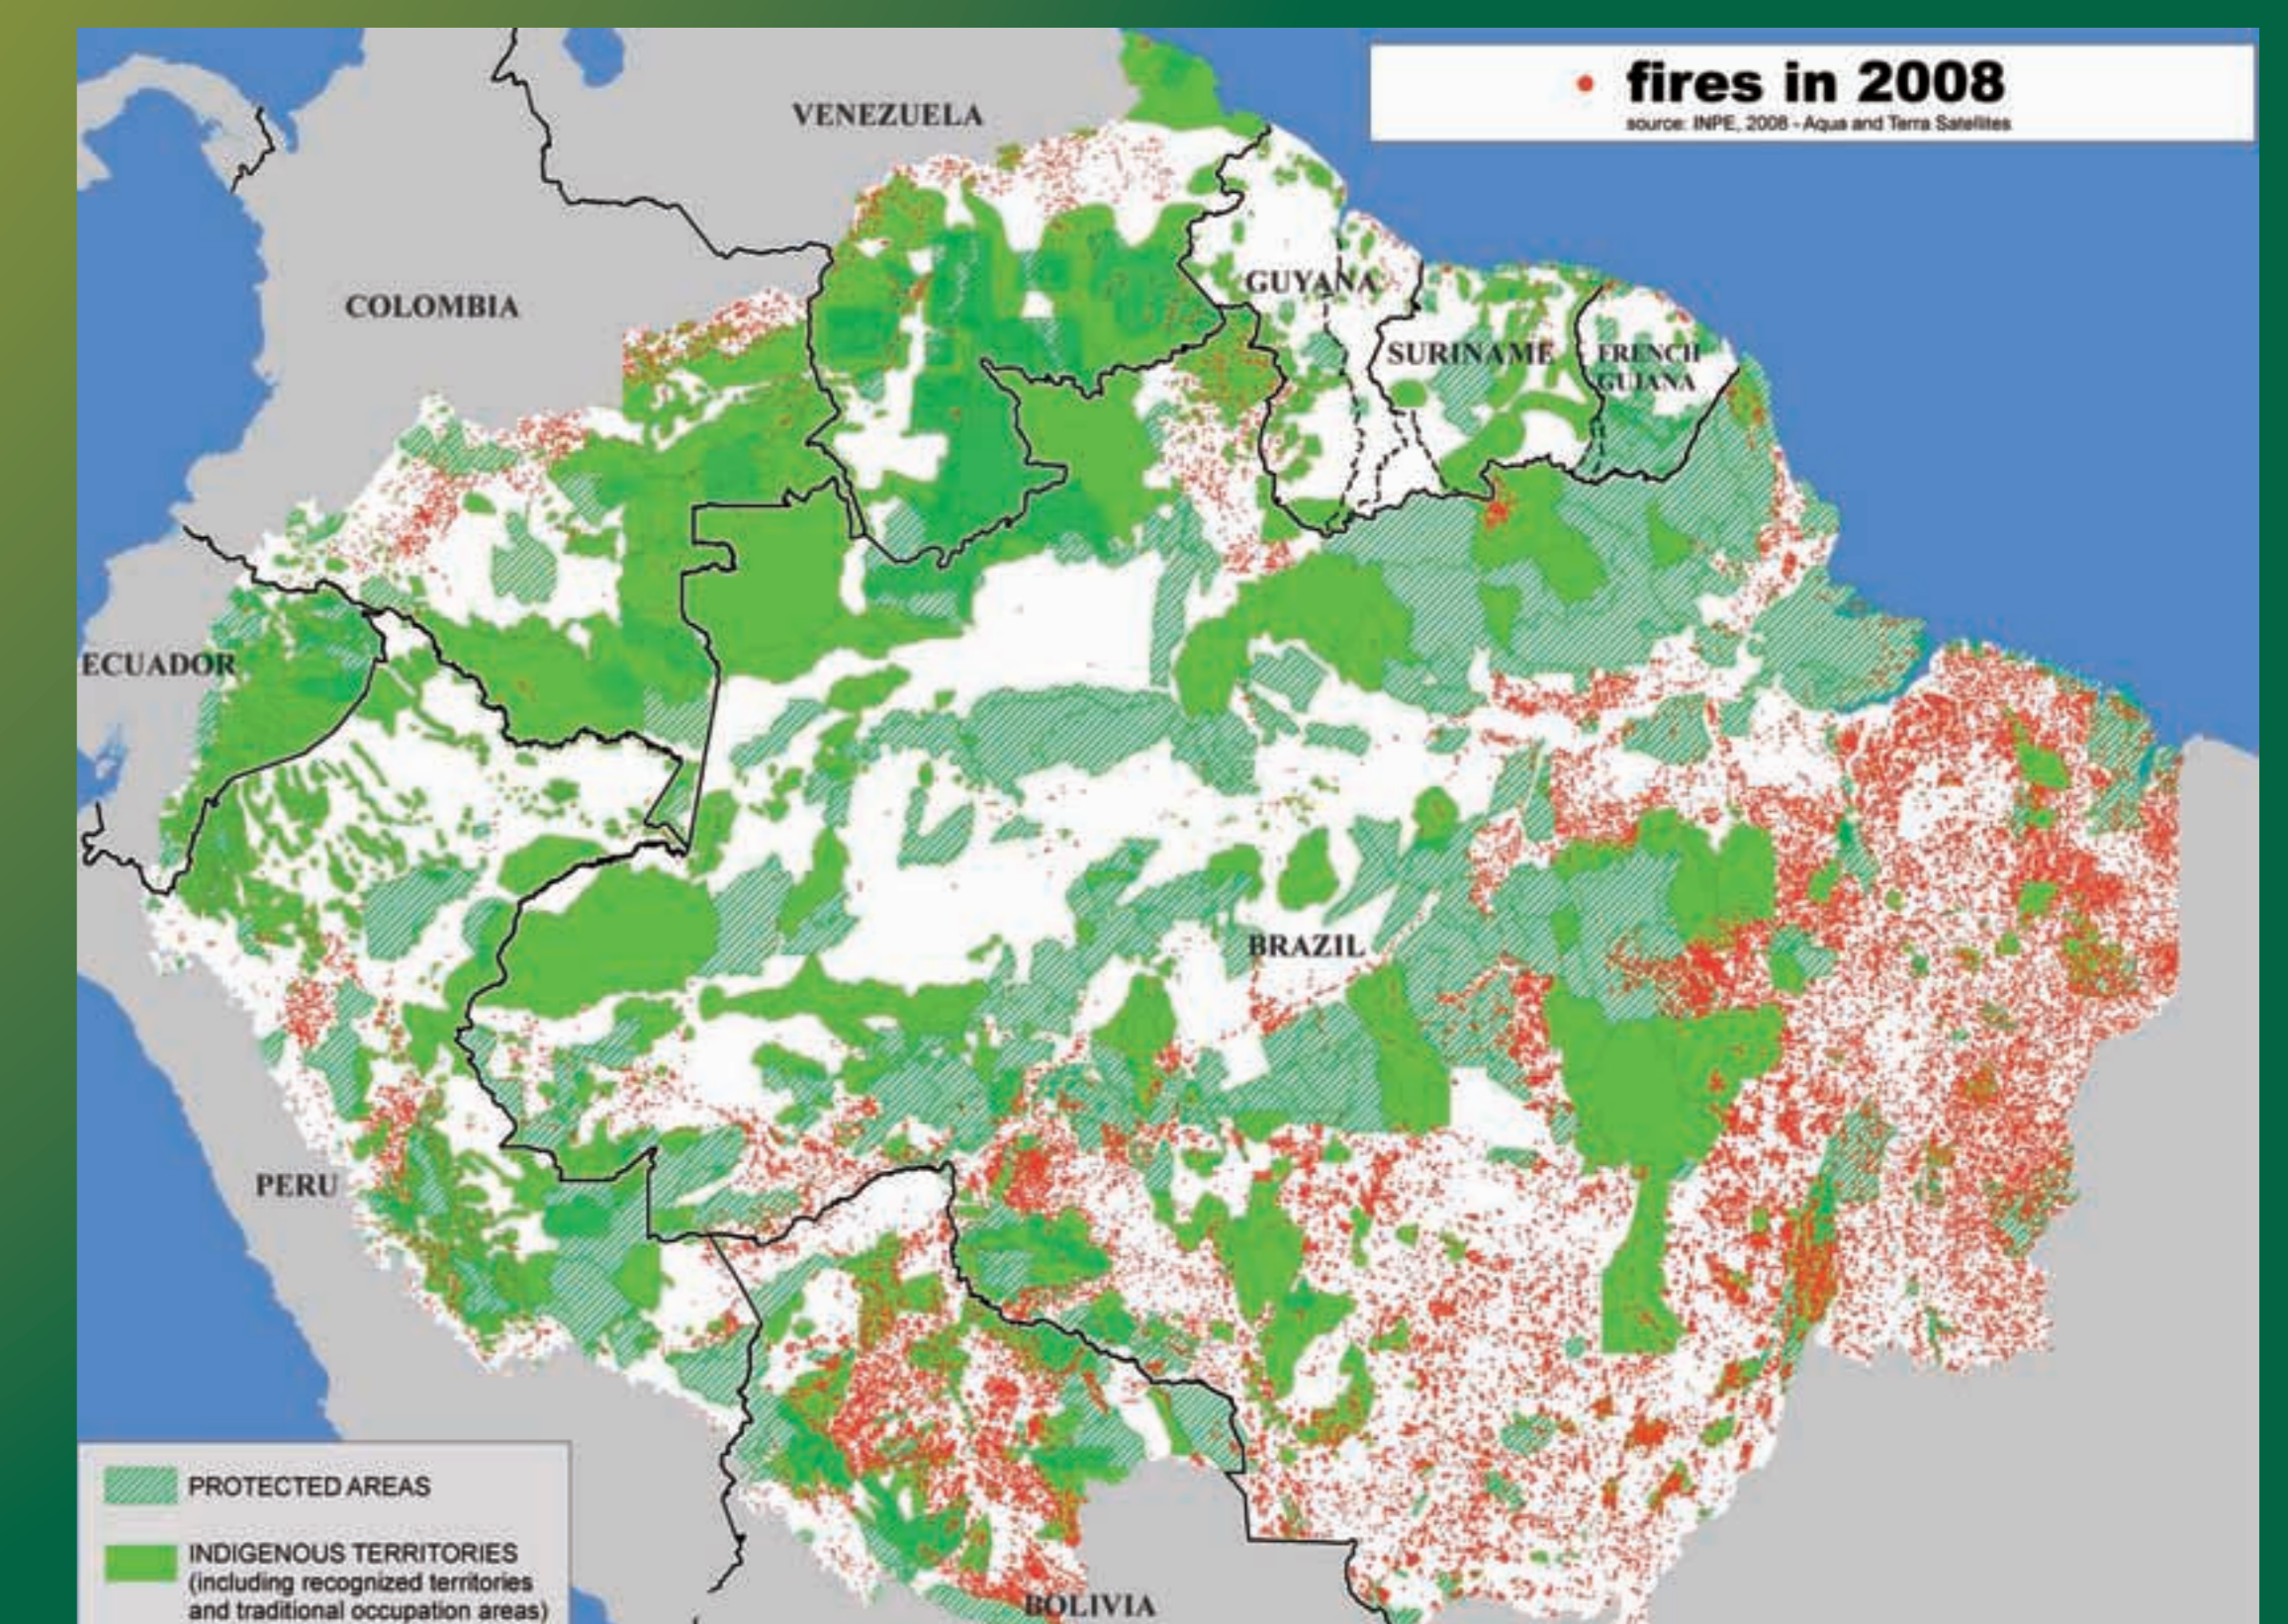

# UNDER PRESSURE

# Amazonia

# BAJO PRESIÓN

DEFORESTATION DEFORESTACIÓN FIRES QUEMAS ROADS VÍAS HIDROPOWER HIDRELÉTRICAS MINING MINERÍA OIL&GAS HIDROCARBUROS

Amazonia extends over **7.8 million km<sup>2</sup>** and contains tremendous socioenvironmental diversity shared by:

**9 countries**

Approximately **33 million people**

More than **370 native peoples**  
*(estimated total population of 1.6 million people)*

- ✓ **PROTECTED AREAS** cover an area of 1,837,973 km<sup>2</sup> → **23.6%** of Amazonia
- ✓ **INDIGENOUS TERRITORIES** constitute an area of 2,073,097 km<sup>2</sup> → **26.6%** of Amazonia
- ✓ Overall protected areas and indigenous territories currently constitute 3,577,513 km<sup>2</sup> → **45.9%** of Amazonia  
*(after excluding the overlaps involving different categories)*
- ✓ Recent evidence of an estimated **129** small indigenous communities considered "ISOLATED" by governments and researchers