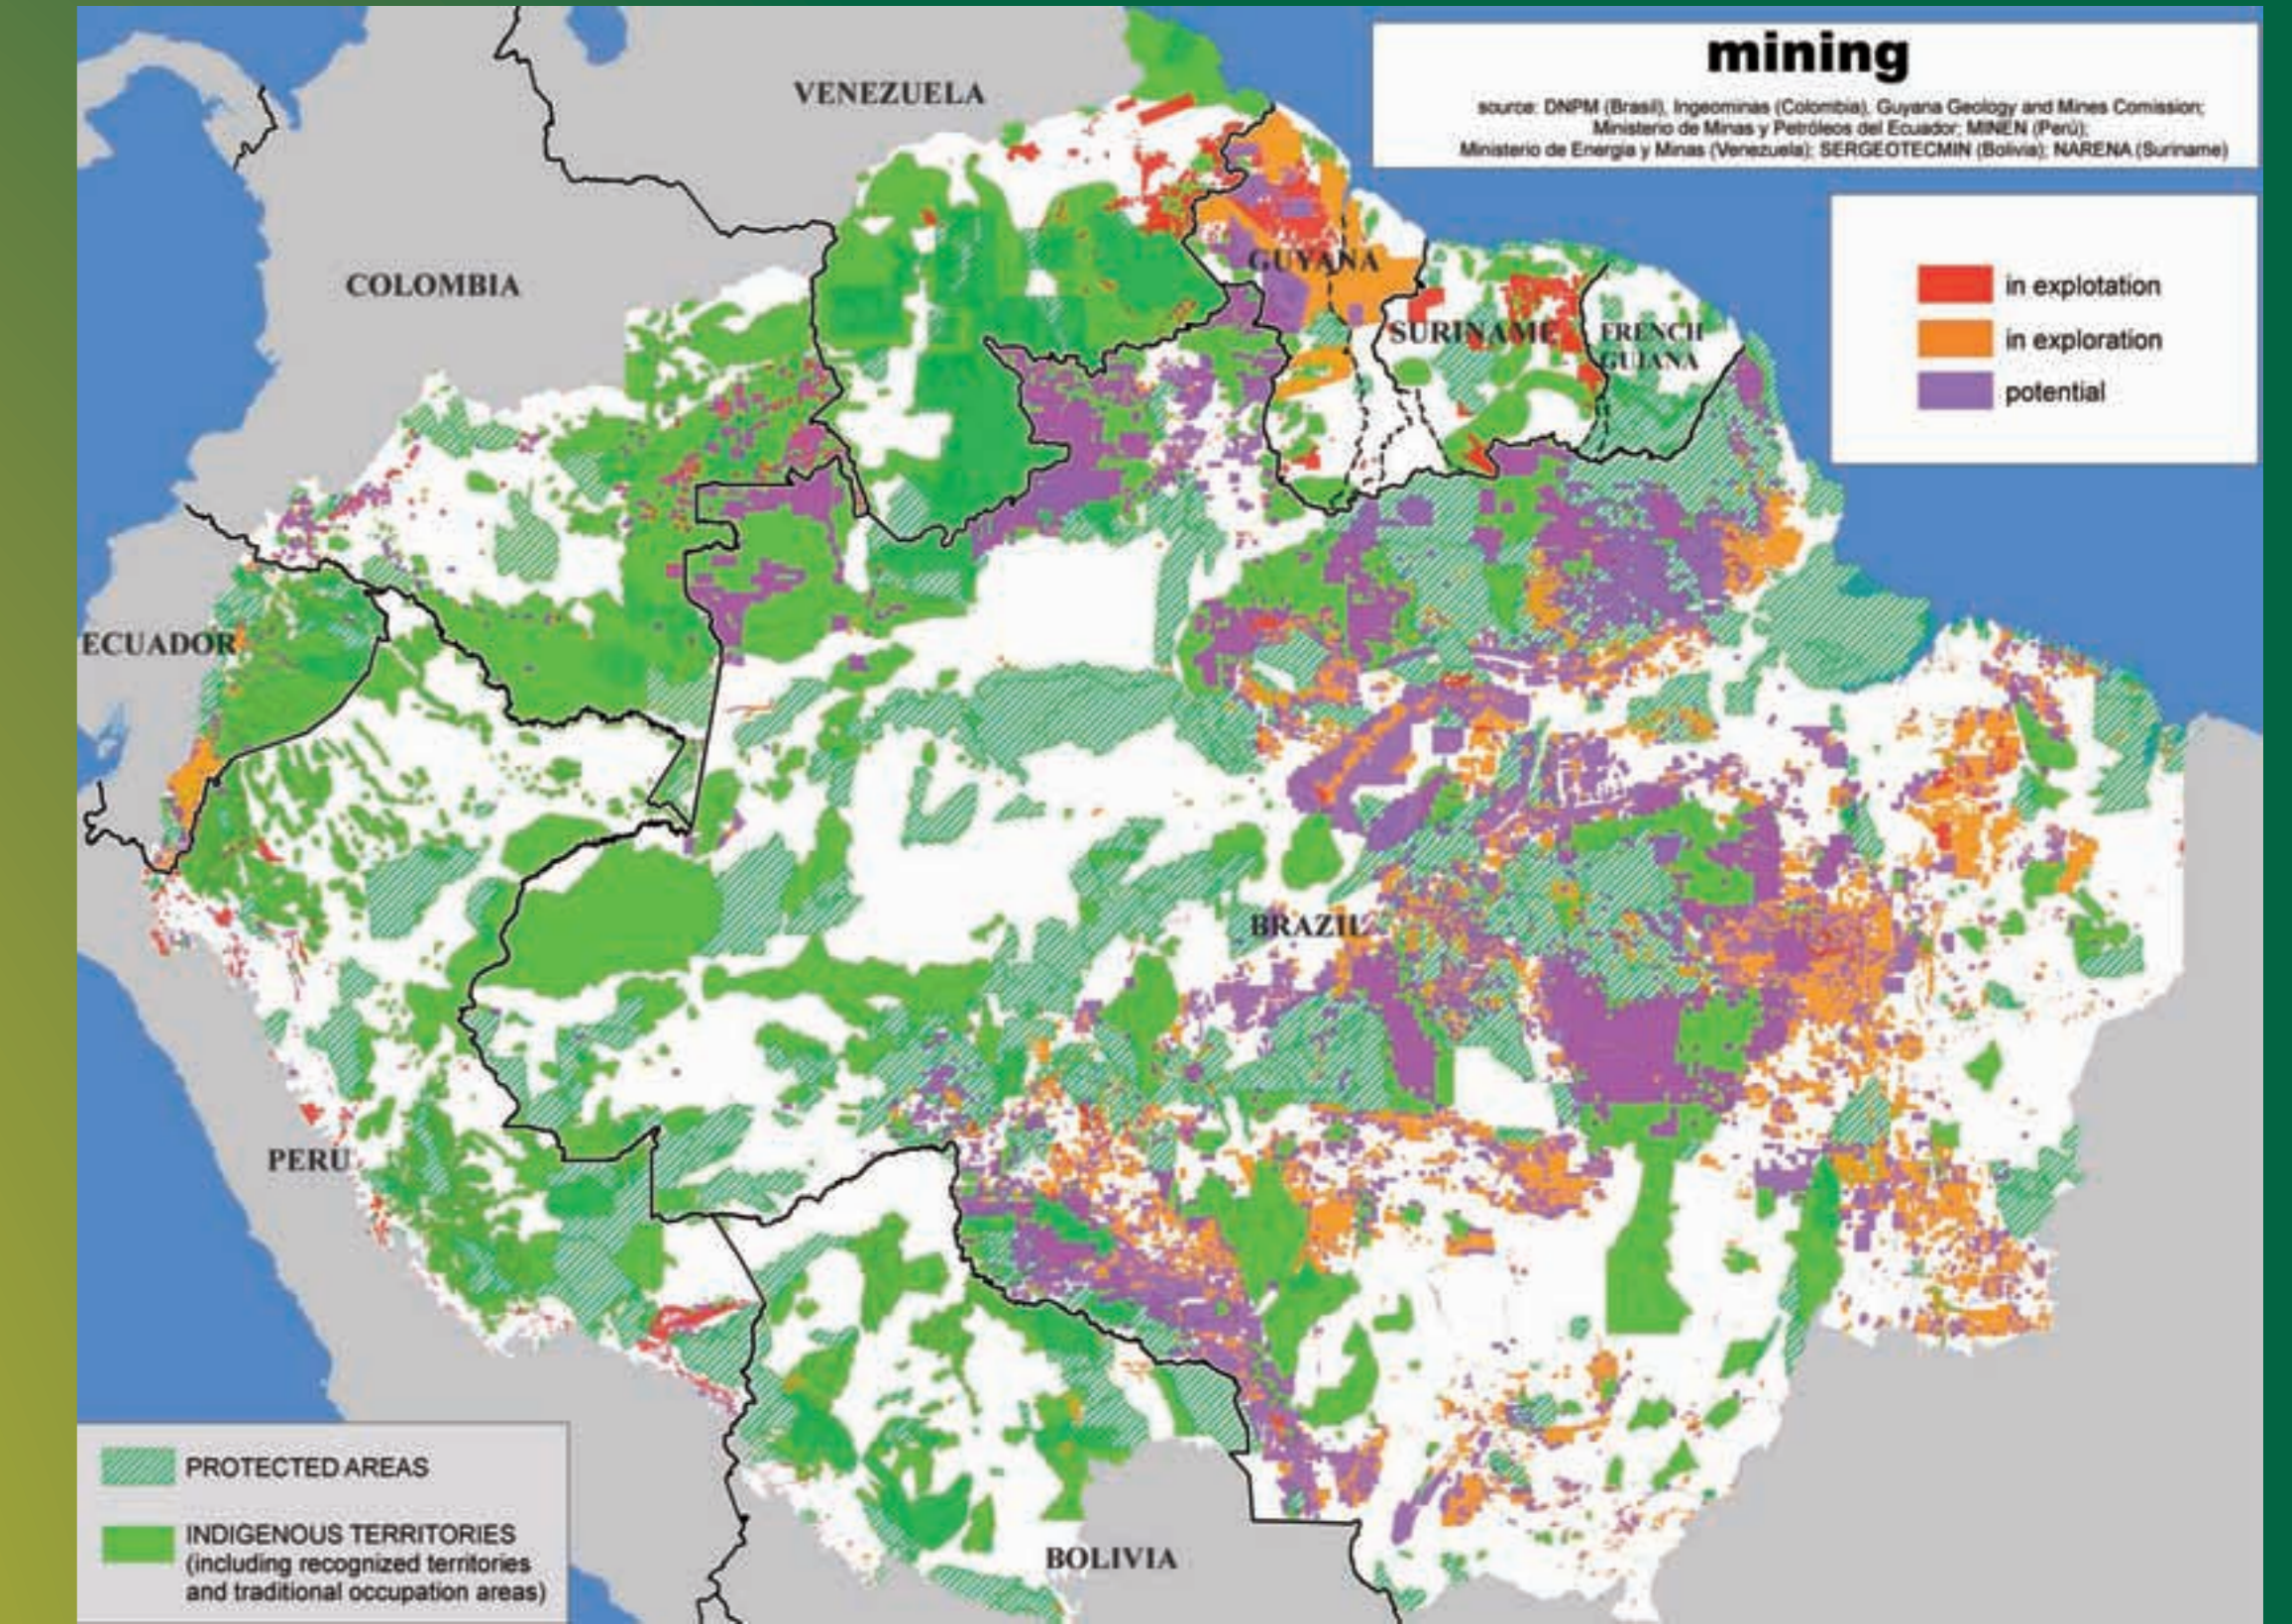

# UNDER PRESSURE

# Amazonia

# BAJO PRESIÓN

DEFORESTATION DEFORESTACIÓN FIRES QUEMAS ROADS VÍAS HIDROPOWER HIDRELÉTRICAS MINING MINERÍA OIL&GAS HIDROCARBUROS

Amazonia extends over **7.8 million km<sup>2</sup>** and contains tremendous socioenvironmental diversity shared by:

**9 countries**

Approximately **33 million people**

More than **370 native peoples**  
*(estimated total population of 1.6 million people)*

- ✓ **PROTECTED AREAS** cover an area of 1,837,973 km<sup>2</sup> → **23.6%** of Amazonia
- ✓ **INDIGENOUS TERRITORIES** constitute an area of 2,073,097 km<sup>2</sup> → **26.6%** of Amazonia
- ✓ Overall protected areas and indigenous territories currently constitute 3,577,513 km<sup>2</sup> → **45.9%** of Amazonia  
*(after excluding the overlaps involving different categories)*
- ✓ Recent evidence of an estimated **129** small indigenous communities considered "ISOLATED" by governments and researchers